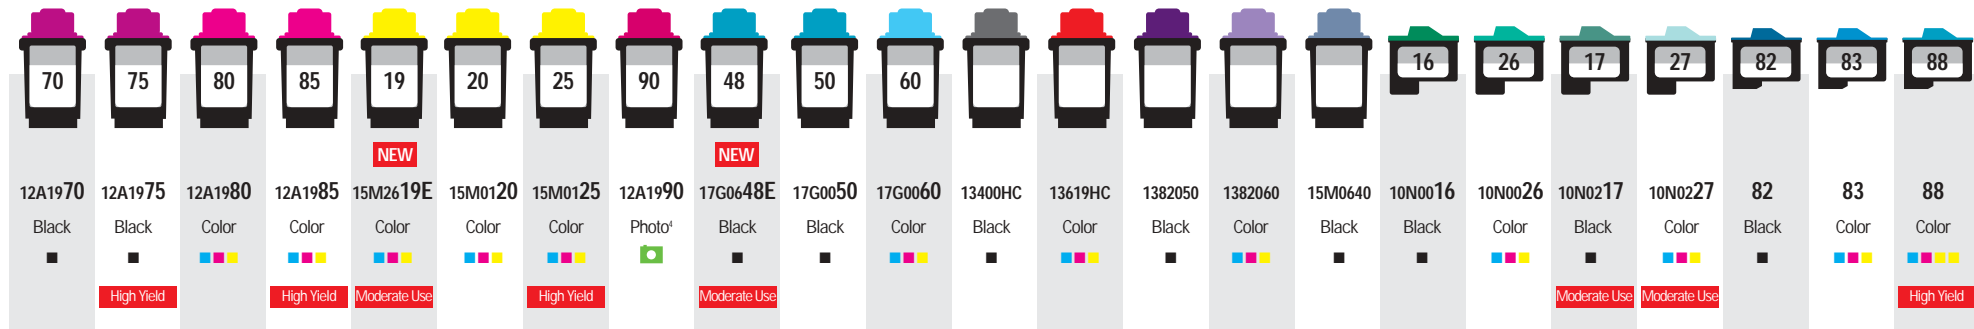

# The right cartridge for your printer

Printer Model	70	75	80	85	19	20	25	90	48	50	60	13400HC	13619HC	1382050	1382060	15M0640	10N0016	10N0026	10N0217	10N0227	82	83	88	
<b>Lexmark</b>																								
Color Jetprinter 3200, 5000, 5700, 5770, 7000, 7200, 7200 V, OptraColor 40&45, Z31	●	●	●	●				●																
Lexmark Z11 Color Jetprinter	●	●	●	●																				
Lexmark Z12 Color Jetprinter										●	●													
Lexmark Z13 <sup>1</sup> , Z23e <sup>1</sup> , Z24, Z25, Z25i, Z33 <sup>1</sup> , Z34, Z35 Color Jetprinter, i3 <sup>2</sup> , AIO X72, X74, X75, <b>NEW</b> AIO X1100 Series, Z600 Series																	●	●	●	●				
Lexmark Z22, Z32 Color Jetprinter								●		●	●													
Lexmark Z42, Z43, Z44, Z45, Z45se, Z51, Z52, Z53, Z54, Z54se Color Jetprinter, AIO X125,	●	●					●	●	●															
Color Jetprinter 1000, 1020, 1100, 2030, 2050, 2055, 3000, Execjet Iic, Winwriter 150c, Medlay 4c, 4x, 4sx												●	●											
Execjet II, WinWriter 100												●												
Lexmark Color Jetprinter 2070														●	●									
Lexmark AIO X63, X70, X73, X80, X83, X84, X85, <b>NEW</b> Z700 Series, P700 Series	●	●					●	●	●	●	●													
Lexmark Color Jetprinter Z55, Z55se, Z65, Z65n, Z65p, AIO X5100 Series, AIO X6100 Series																					●	●	●	
<b>Samsung</b>																								
Smartjet, SF4500 Series, Msys4700, Msys4800, MJ4500C	●	●	●	●				●																
SF3150	●	●																						
SF4700 Series, SCX1000 Series, SCX1100, SCX1150, SF4300	●	●					●	●	●															
SCX1050F, SF4750C							●	●																
SF3100P, SF4100, SF4120, SF4200, SF4220												●	●											
SF3000, SF3000T, SF3100, SF3100P, SF3100T, SF3200, SF4000, SF4020												●	●											
SF3000, SF3000T, SF3100, SF3100P, SF3100T, SF3200, S4000, SF4020, SF4100, SF4120, SF4200, SF4220																	●							
<b>Kodak</b>																								
Personal Picture Maker PM100	●	●	●	●																				
<b>Compaq</b>																								
IJ650 Series																	●	●						
A900 <sup>3</sup> , C3-1000, IJ300, IJ700 <sup>3</sup> , IJ750, IJ900 <sup>3</sup>	●	●	●	●				●																
A1000, A1500, A3000, A4000, IJ1200, 1400P	●	●					●	●	●															
IJ600								●		●														
IJ200												●	●											